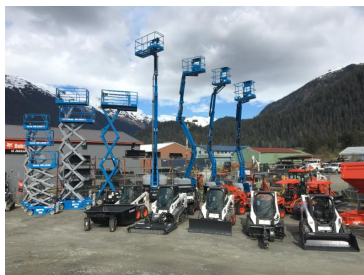

RENT IT!

We are your premier rental yard for Southeast Alaska! We rent out everything from hand tools to large Equipment! Give us a call for all your rental needs [Click here](#) to go to our Rentals Page