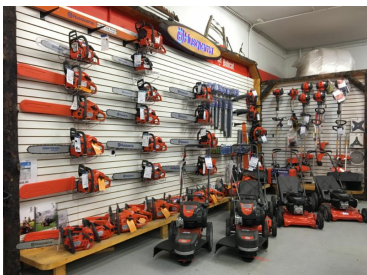

Husqvarna

We are the largest stocking Husqvarna chainsaw dealer in Alaska! give us a call for all your Husqvarna needs!
We ship statewide!